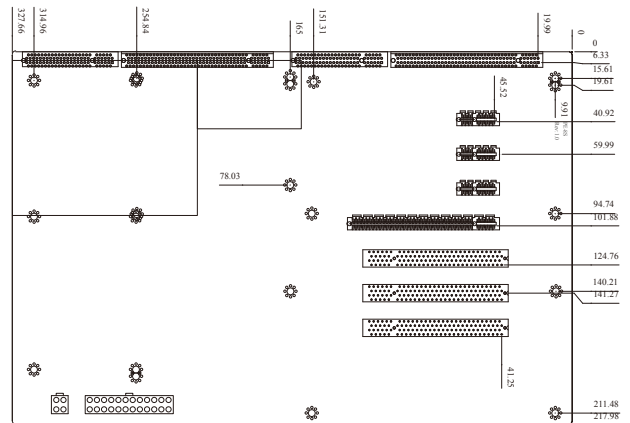

PE-6SD2 2U Type

Order Information

PE-6SD2-RS-R10 5 Slots Backplane with 1 PCIe16 and 2 PCIe1 and 1 PCI slot.
6 Slots Full Size Industrial Chassis

PE-7S

Order Information

PE-7S-RS-R10 7 Slots Backplane with 1 PCIe16 and 2 PCIe1 and 3 PCI slot.
7 Slots Full Size Industrial Chassis

PE-7S2

Order Information

PE-7S2-RS-R10 7 Slots Backplane with 1 PCIe16 and 4 PCIe1 and 1 PCI slot.
7 Slots Full Size Industrial Chassis

PE-8S

Order Information

PE-8S-RS-R10 8 Slots Backplane with 1 PCIe16 and 3 PCIe1 and 3 PCI slot.
10 Slots Full Size Industrial Chassis

**PCI-E x16 Slot also supports
PCI-E x1/x2/x4/x8 add on cards**