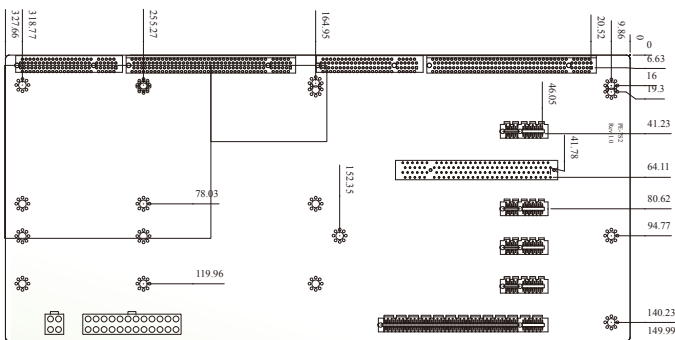

PE-6SD2 2U Type

Order Information

PE-6SD2-RS-R10 5 Slots Backplane with 1 PCIe16 and 2 PCIe1 and 1 PCI slot.
6 Slots Full Size Industrial Chassis

PE-7S

Order Information

PE-7S-RS-R10 7 Slots Backplane with 1 PCIe16 and 2 PCIe1 and 3 PCI slot.
7 Slots Full Size Industrial Chassis

PE-7S2

Order Information

PE-7S2-RS-R10 7 Slots Backplane with 1 PCIe16 and 4 PCIe1 and 1 PCI slot.
7 Slots Full Size Industrial Chassis

PE-8S

Order Information

PE-8S-RS-R10 8 Slots Backplane with 1 PCIe16 and 3 PCIe1 and 3 PCI slot.
10 Slots Full Size Industrial Chassis

**PCI-E x16 Slot also supports
PCI-E x1/x2/x4/x8 add on cards**