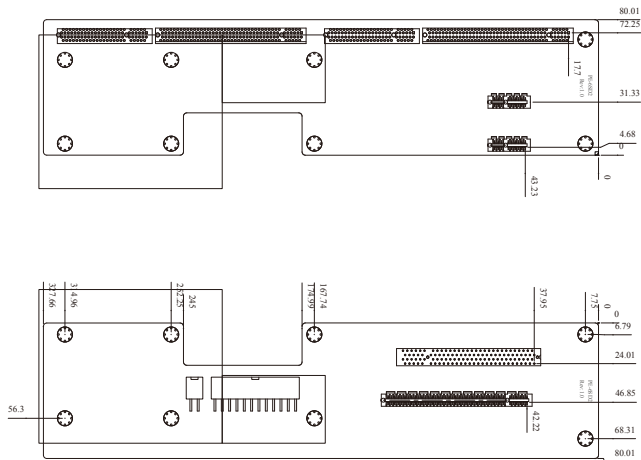

PE-6SD2 2U Type

Order Information

PE-6SD2-RS-R10 5 Slots Backplane with 1 PCIe16 and 2 PCIe1 and 1 PCI slot.
6 Slots Full Size Industrial Chassis

PE-7S

Order Information

PE-7S-RS-R10 7 Slots Backplane with 1 PCIe16 and 2 PCIe1 and 3 PCI slot.
7 Slots Full Size Industrial Chassis

PE-7S2

Order Information

PE-7S2-RS-R10 7 Slots Backplane with 1 PCIe16 and 4 PCIe1 and 1 PCI slot.
7 Slots Full Size Industrial Chassis

PE-8S

Order Information

PE-8S-RS-R10 8 Slots Backplane with 1 PCIe16 and 3 PCIe1 and 3 PCI slot.
10 Slots Full Size Industrial Chassis

**PCI-E x16 Slot also supports
PCI-E x1/x2/x4/x8 add on cards**