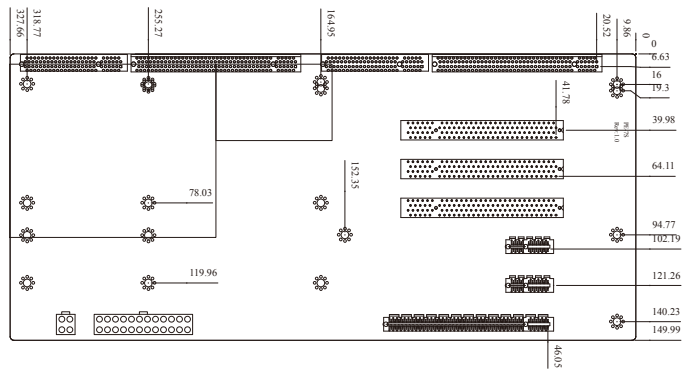

PE-6SD2 2U Type

Order Information

PE-6SD2-RS-R10 5 Slots Backplane with 1 PCIe16 and 2 PCIe1 and 1 PCI slot.
6 Slots Full Size Industrial Chassis

PE-7S

Order Information

PE-7S-RS-R10 7 Slots Backplane with 1 PCIe16 and 2 PCIe1 and 3 PCI slot.
7 Slots Full Size Industrial Chassis

PE-7S2

Order Information

PE-7S2-RS-R10 7 Slots Backplane with 1 PCIe16 and 4 PCIe1 and 1 PCI slot.
7 Slots Full Size Industrial Chassis

PE-8S

Order Information

PE-8S-RS-R10 8 Slots Backplane with 1 PCIe16 and 3 PCIe1 and 3 PCI slot.
10 Slots Full Size Industrial Chassis

**PCI-E x16 Slot also supports
PCI-E x1/x2/x4/x8 add on cards**