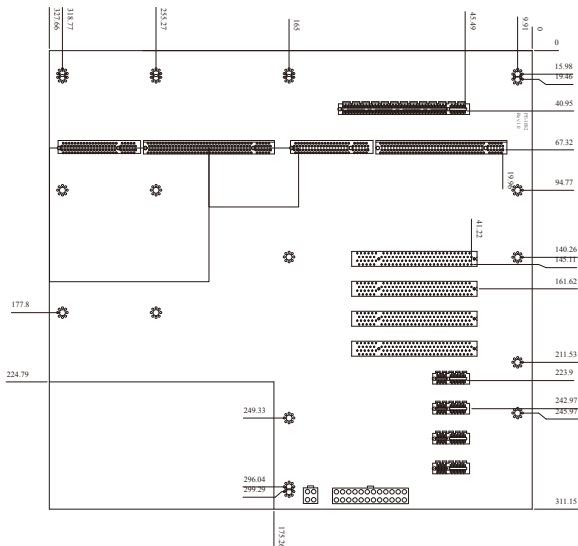

PE-9S

Order Information

PE-9S-RS-R10 9 Slots Backplane with 1 PClex16 and 4 PClex1 and 3 PCI slot.
10 Slots Full Size Industrial Chassis

PE-10S

Order Information

PE-10S-R20 PICMG 1.3 10 slots backplane with PCI-E X16, PCI-E X1 and 4 PCI slots
4U Rack-mount Full Size Industrial Chassis

PE-10S2

Order Information

PE-10S-RS-R10 10 Slots Backplane with 1 PClex16 and 4 PClex1 and 4 PCI slot.
14 Slots Full Size Industrial Chassis

PE-13SD Dual system

Order Information

PE-13SD-RS-R10 13 Slots Backplane with 2 PClex16 and 5 PClex4 and 4 PCI slot.
14 Slots Full Size Industrial Chassis