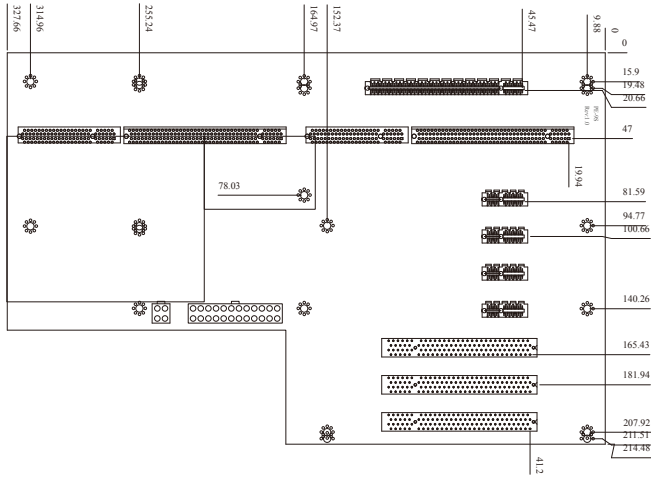

PE-9S

Order Information

PE-9S-RS-R10 9 Slots Backplane with 1 PClex16 and 4 PClex1 and 3 PCI slot.
10 Slots Full Size Industrial Chassis

PE-10S

Order Information

PE-10S-R20 PICMG 1.3 10 slots backplane with PCI-E X16, PCI-E X1 and 4 PCI slots
4U Rack-mount Full Size Industrial Chassis

PE-10S2

Order Information

PE-10S-RS-R10 10 Slots Backplane with 1 PClex16 and 4 PClex1 and 4 PCI slot.
14 Slots Full Size Industrial Chassis

PE-13SD Dual system

Order Information

PE-13SD-RS-R10 13 Slots Backplane with 2 PClex16 and 5 PClex4 and 4 PCI slot.
14 Slots Full Size Industrial Chassis