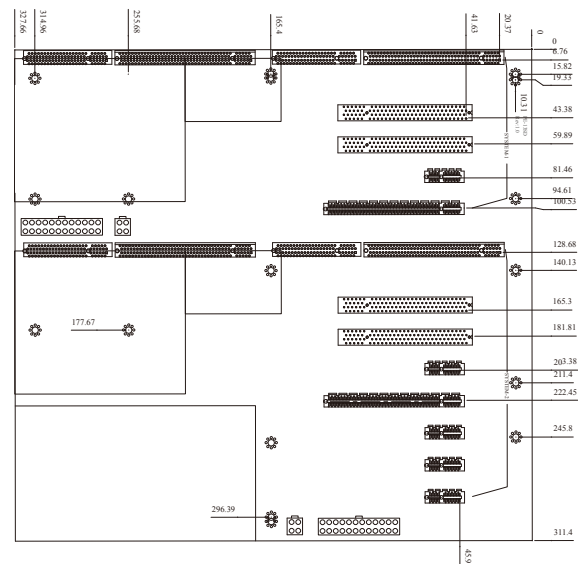

PE-9S

Order Information

PE-9S-RS-R10 9 Slots Backplane with 1 PClex16 and 4 PClex1 and 3 PCI slot.
10 Slots Full Size Industrial Chassis

PE-10S

Order Information

PE-10S-R20 PICMG 1.3 10 slots backplane with PCI-E X16, PCI-E X1 and 4 PCI slots
4U Rack-mount Full Size Industrial Chassis

PE-10S2

Order Information

PE-10S-RS-R10 10 Slots Backplane with 1 PClex16 and 4 PClex1 and 4 PCI slot.
14 Slots Full Size Industrial Chassis

PE-13SD Dual system

Order Information

PE-13SD-RS-R10 13 Slots Backplane with 2 PClex16 and 5 PClex4 and 4 PCI slot.
14 Slots Full Size Industrial Chassis