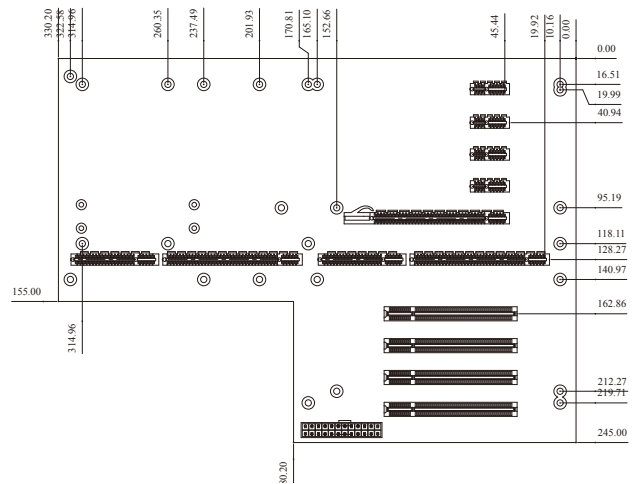

PE-9S

Order Information

PE-9S-RS-R10 9 Slots Backplane with 1 PClex16 and 4 PClex1 and 3 PCI slot.
10 Slots Full Size Industrial Chassis

PE-10S

Order Information

PE-10S-R20 PICMG 1.3 10 slots backplane with PCI-E X16, PCI-E X1 and 4 PCI slots
4U Rack-mount Full Size Industrial Chassis

PE-10S2

Order Information

PE-10S-RS-R10 10 Slots Backplane with 1 PClex16 and 4 PClex1 and 4 PCI slot.
14 Slots Full Size Industrial Chassis

PE-13SD Dual system

Order Information

PE-13SD-RS-R10 13 Slots Backplane with 2 PClex16 and 5 PClex4 and 4 PCI slot.
14 Slots Full Size Industrial Chassis