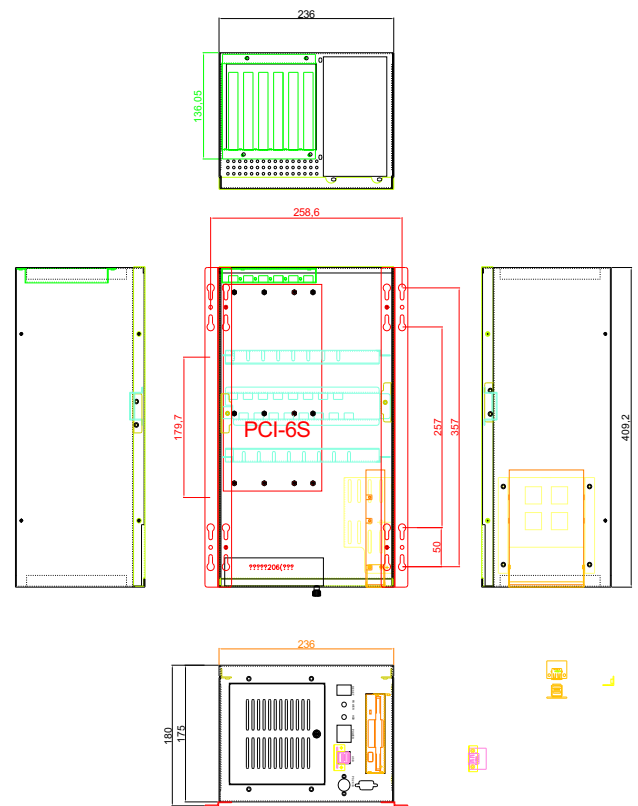

WMF-06TX

6 slots Full Size CPU Card Wallmount Chassis

Dimension Drawing

Feature

Construction	Heavy-duty steel chassis
Color	RAL-70351
Disk Drive bay	1 x 3.5" Drives (1 x External, 1 x Internal)
Cooling Fan	1 x 8cm/49 CFM with air filter
Control	Power ON/OFF, System Reset
Indicator	Power ON, HDD activity
Front I/O	5-pin DIN keyboard connector
Temperature	0 ~ 50°C (32 ~ 122°F), operation
Humidity	10 ~ 95%, @40°C non-condensing
Regulation	FCC/VDE Class A, CE
Net Weight	5 kg (11 lb)
Gross Weight	6 kg (13.2 lb)
Dimension	236 x 175 x 409,2 (W x H x D) mm
Power supply	Standard PS2 or PS2 redundant