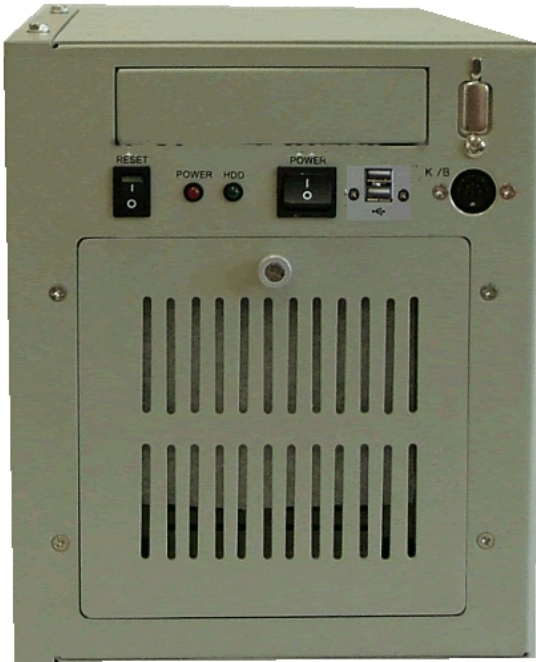

WMF-06TX

6 slots Full Size CPU Card Wallmount Chassis

Dimension Drawing

Feature

Construction	Heavy-duty steel chassis
Color	RAL-70351
Disk Drive bay	1 x 3.5" Drives (1 x External, 1 x Internal)
Cooling Fan	1 x 8cm/49 CFM with air filter
Control	Power ON/OFF, System Reset
Indicator	Power ON, HDD activity
Front I/O	5-pin DIN keyboard connector
Temperature	0 ~ 50°C (32 ~ 122°F), operation
Humidity	10 ~ 95%, @40°C non-condensing
Regulation	FCC/VDE Class A, CE
Net Weight	5 kg (11 lb)
Gross Weight	6 kg (13.2 lb)
Dimension	236 x 175 x 409,2 (W x H x D) mm
Power supply	Standard PS2 or PS2 redundant