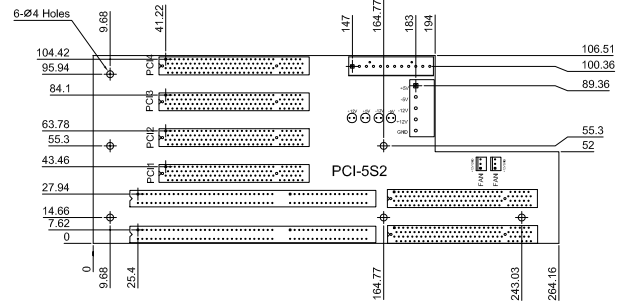

PCI-4S-RS-R31

Ordering Information

- PCI-4S-RS-R31 4 Slot Backplane with 3 PCI and 1 ISA Bus
- PAC-42GF-R20 4 Slot Full Size Industrial Chassis

PCI-5S-RS-R31

Ordering Information

- PCI-5S-RS-R31 5 Slot Backplane with 3 PCI and 2 ISA Bus

PCI-5S2-RS-R30/PCI-5S2A-R10

Ordering Information

- PCI-5S2-RS-R30 5 Slot Backplane with 4 PCI and 1 ISA Bus(AT)
- PCI-5S2A-R10 5 Slot Backplane with 4 PCI and 1 ISA Bus(ATX)
- RACK-500G-R20 5 Slot Full Size Industrial Chassis

PCI-6S-RS-R31

Ordering Information

- PCI-6S-RS-R31 6 Slot Backplane with 4 PCI and 2 ISA Bus
- PAC-106G-R20 6 Slot Full Size Industrial Chassis
- PAC-107G-R20 6 Slot Full Size Industrial Chassis
- PAC-1000G 6 Slot Full Size Industrial Chassis