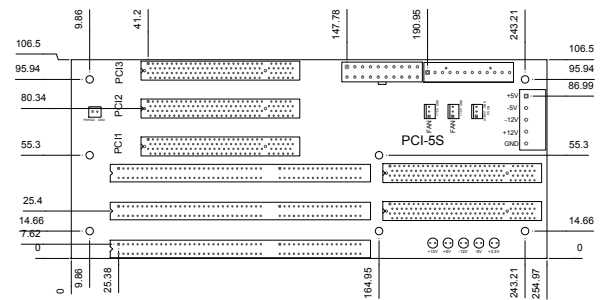

PCI-4S-RS-R31

Ordering Information

- PCI-4S-RS-R31 4 Slot Backplane with 3 PCI and 1 ISA Bus
- PAC-42GF-R20 4 Slot Full Size Industrial Chassis

PCI-5S-RS-R31

Ordering Information

- PCI-5S-RS-R31 5 Slot Backplane with 3 PCI and 2 ISA Bus

PCI-5S2-RS-R30/PCI-5S2A-R10

Ordering Information

- PCI-5S2-RS-R30 5 Slot Backplane with 4 PCI and 1 ISA Bus(AT)
- PCI-5S2A-R10 5 Slot Backplane with 4 PCI and 1 ISA Bus(ATX)
- RACK-500G-R20 5 Slot Full Size Industrial Chassis

PCI-6S-RS-R31

Ordering Information

- PCI-6S-RS-R31 6 Slot Backplane with 4 PCI and 2 ISA Bus
- PAC-106G-R20 6 Slot Full Size Industrial Chassis
- PAC-107G-R20 6 Slot Full Size Industrial Chassis
- PAC-1000G 6 Slot Full Size Industrial Chassis