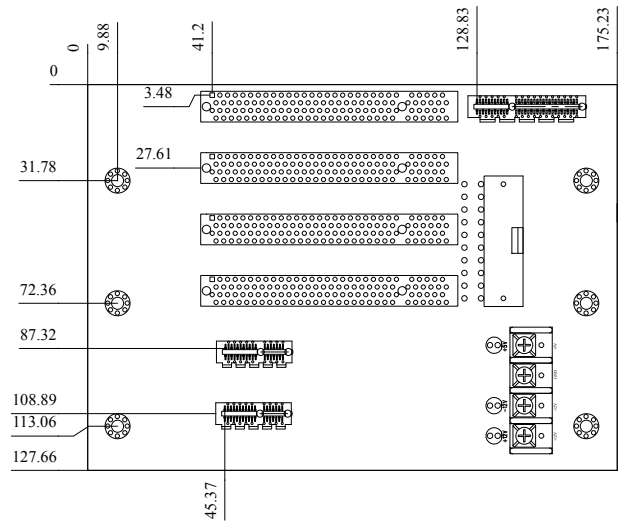

HPE-6S2

Ordering Information

HPE-6S2-R10 6 Slot Backplane with 3 PCI and 2 PCIe x1 Bus
 PACO-506H 6 Slot Half Size Industrial Chassis

HPE-7S1

Ordering Information

HPE-7S1-R10 7 Slot Backplane with 4 PCI Bus and 2 PCIe x1
 PAC-700G 7 Slot Half Size Industrial Chassis

HPE-8S

Ordering Information

HPE-8S-R10 7 Slot Backplane with 4 PCI Bus and 2 PCIe x1
 RACK-3400G 4U 10 Slots Half Size Rackmount Chassis