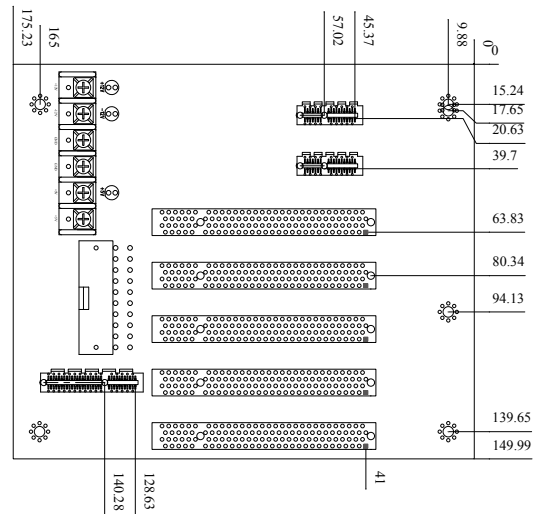

HPE-6S2

Ordering Information

HPE-6S2-R10 6 Slot Backplane with 3 PCI and 2 PCIe x1 Bus
 PACO-506H 6 Slot Half Size Industrial Chassis

HPE-7S1

Ordering Information

HPE-7S1-R10 7 Slot Backplane with 4 PCI Bus and 2 PCIe x1
 PAC-700G 7 Slot Half Size Industrial Chassis

HPE-8S

Ordering Information

HPE-8S-R10 7 Slot Backplane with 4 PCI Bus and 2 PCIe x1
 RACK-3400G 4U 10 Slots Half Size Rackmount Chassis