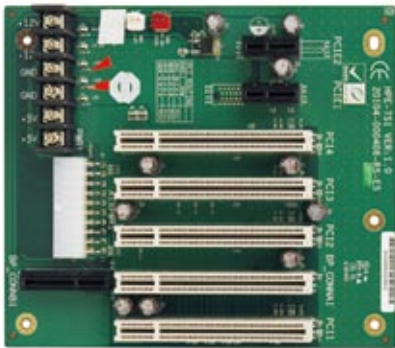

HPE-6S2

Ordering Information

HPE-6S2-R10 6 Slot Backplane with 3 PCI and 2 PCIe x1 Bus
 PACO-506H 6 Slot Half Size Industrial Chassis

HPE-7S1

Ordering Information

HPE-7S1-R10 7 Slot Backplane with 4 PCI Bus and 2 PCIe x1
 PAC-700G 7 Slot Half Size Industrial Chassis

HPE-8S

Ordering Information

HPE-8S-R10 7 Slot Backplane with 4 PCI Bus and 2 PCIe x1
 RACK-3400G 4U 10 Slots Half Size Rackmount Chassis