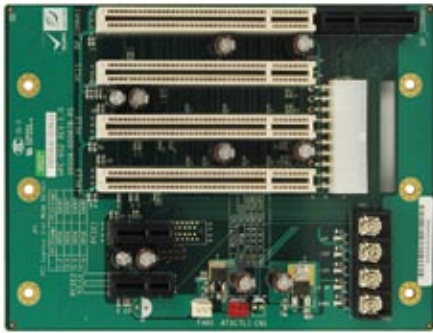

HPE-6S2

Ordering Information

HPE-6S2-R10 6 Slot Backplane with 3 PCI and 2 PCIe x1 Bus
 PACO-506H 6 Slot Half Size Industrial Chassis

HPE-7S1

Ordering Information

HPE-7S1-R10 7 Slot Backplane with 4 PCI Bus and 2 PCIe x1
 PAC-700G 7 Slot Half Size Industrial Chassis

HPE-8S

Ordering Information

HPE-8S-R10 7 Slot Backplane with 4 PCI Bus and 2 PCIe x1
 RACK-3400G 4U 10 Slots Half Size Rackmount Chassis