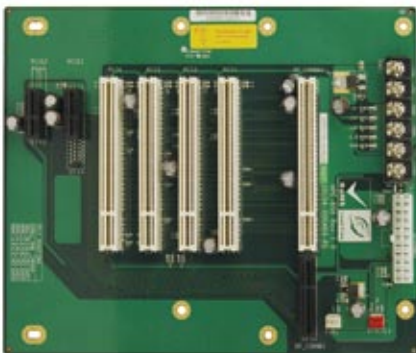

HPE-6S2

Ordering Information

HPE-6S2-R10 6 Slot Backplane with 3 PCI and 2 PCIe x1 Bus
 PACO-506H 6 Slot Half Size Industrial Chassis

HPE-7S1

Ordering Information

HPE-7S1-R10 7 Slot Backplane with 4 PCI Bus and 2 PCIe x1
 PAC-700G 7 Slot Half Size Industrial Chassis

HPE-8S

Ordering Information

HPE-8S-R10 7 Slot Backplane with 4 PCI Bus and 2 PCIe x1
 RACK-3400G 4U 10 Slots Half Size Rackmount Chassis