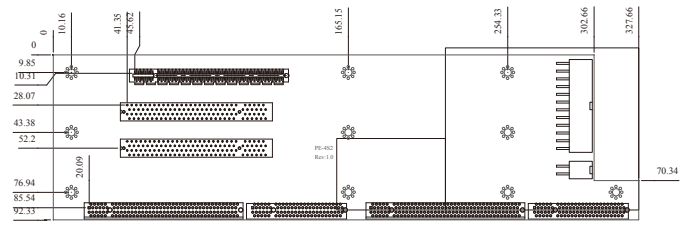

PE-4S2

Order Information

PE-4S2-RS-R10 4 Slots Backplane with 1 PCIe16 and 2 PCI slot.
4 Slots Full Size Industrial Chassis