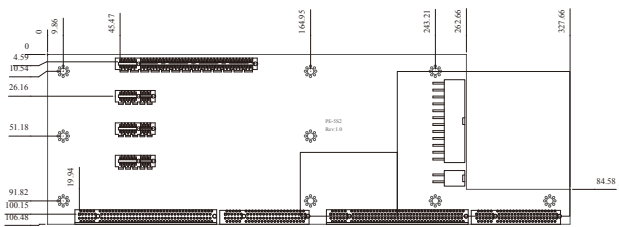

PE-5S2

Order Information

PE-5S2-RS-R10 5 Slots Backplane with 1 PCIe16 and 3 PCIe1 slot.
5 Slots Full Size Industrial Chassis