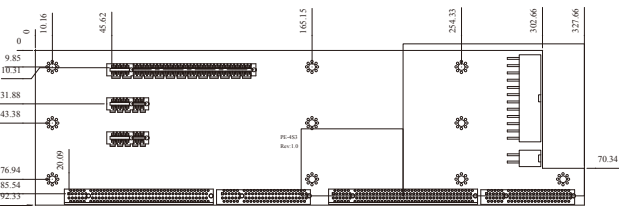

PE-4S3

Order Information

PE-4S3-RS-R10 4 Slots Backplane with 1 PCIe16 and 2 PCIe1 slot.
4 Slots Full Size Industrial Chassis