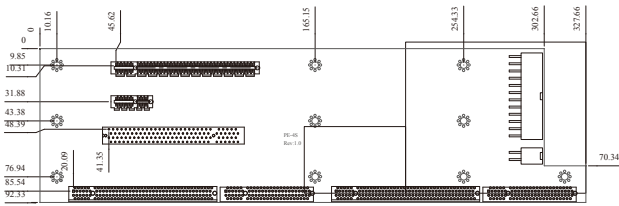

## Order Information

PE-4S-RS-R10 4 Slots Backplane with 1 PCIe16 and 1 PCIe4 and 1 PCI slot.  
4 Slots Full Size Industrial Chassis