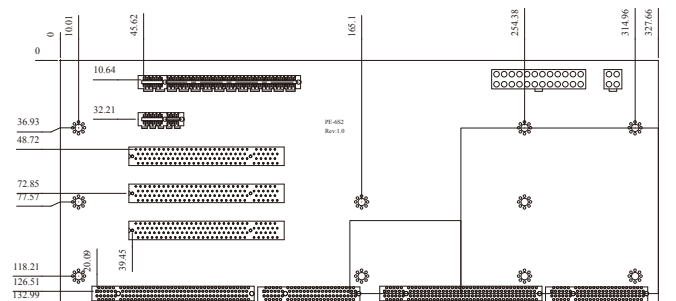

PE-6S2

Order Information

PE-6S2-RS-R10 6 Slots Backplane with 1 PCIe16 and 1 PCIe4 and 3 PCI slot.
6 Slots Full Size Industrial Chassis