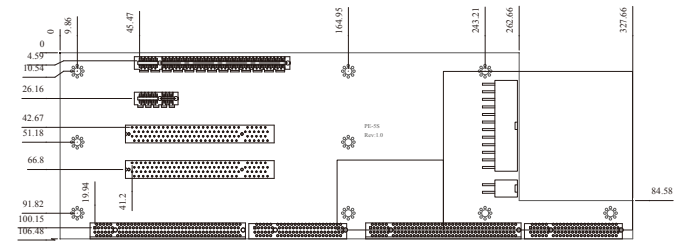

PE-5S

Order Information

PE-5S-RS-R10 5 Slots Backplane with 1 PCIe16 and 1 PCIe4 and 2 PCI slot.
5 Slots Full Size Industrial Chassis