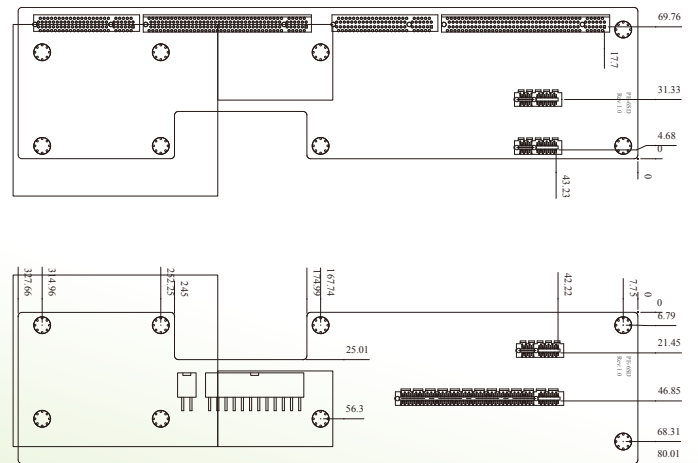

PE-6S3

Order Information

PE-6S3-RS-R10 6 Slots Backplane with 1 PCIe16 and 3 PCIe1 and
 1 PCI slot.
 6 Slots Full Size Industrial Chassis

PE-6SD 2U Type

Order Information

PE-6SD-RS-R10 5 Slots Backplane with 1 PCIe16 and 3 PCIe1 slot.
 6 Slots Full Size Industrial Chassis

**PCI-E x16 Slot also supports
 PCI-E x1/x2/x4/x8 add on cards**