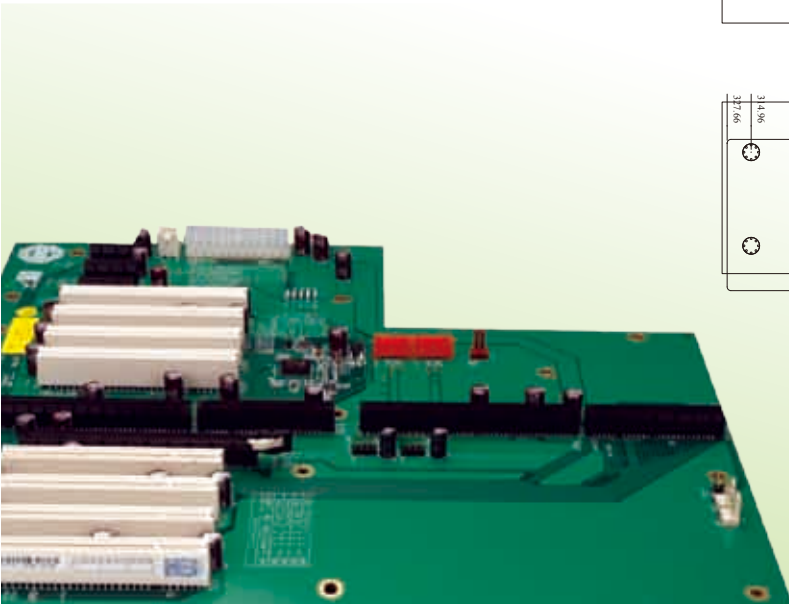

PE-6S

Order Information

PE-6S-R20 PICMG1.3 6 slots backplane with PCI-E X16
 PCI-E X1 and 2 PCI slots
 4U Rack-mount Industrial Chassis
 7 Slot Full Size Industrial Chassis
 10 Slot Full Size Industrial Chassis

PE-6S3

Order Information

PE-6S3-RS-R10 6 Slots Backplane with 1 PCIe16 and 3 PCIe1 and
 1 PCI slot.
 6 Slots Full Size Industrial Chassis

PE-6SD 2U Type

Order Information

PE-6SD-RS-R10 5 Slots Backplane with 1 PCIe16 and 3 PCIe1 slot.
 6 Slots Full Size Industrial Chassis

**PCI-E x16 Slot also supports
 PCI-E x1/x2/x4/x8 add on cards**