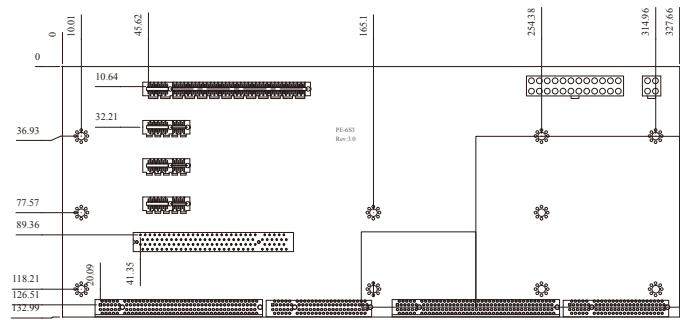

PE-6S

Order Information

PE-6S-R20 PICMG1.3 6 slots backplane with PCI-E X16
 PCI-E X1 and 2 PCI slots
 4U Rack-mount Industrial Chassis
 7 Slot Full Size Industrial Chassis
 10 Slot Full Size Industrial Chassis

PE-6S3

Order Information

PE-6S3-RS-R10 6 Slots Backplane with 1 PCIe16 and 3 PCIe1 and
 1 PCI slot.
 6 Slots Full Size Industrial Chassis

PE-6SD 2U Type

Order Information

PE-6SD-RS-R10 5 Slots Backplane with 1 PCIe16 and 3 PCIe1 slot.
 6 Slots Full Size Industrial Chassis

**PCI-E x16 Slot also supports
 PCI-E x1/x2/x4/x8 add on cards**