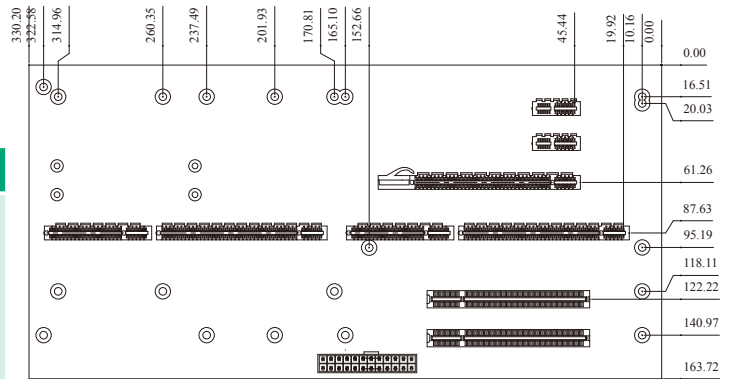

PE-6S

Order Information

PE-6S-R20 PICMG1.3 6 slots backplane with PCI-E X16
 PCI-E X1 and 2 PCI slots
 4U Rack-mount Industrial Chassis
 7 Slot Full Size Industrial Chassis
 10 Slot Full Size Industrial Chassis

PE-6S3

Order Information

PE-6S3-RS-R10 6 Slots Backplane with 1 PCIe16 and 3 PCIe1 and
 1 PCI slot.
 6 Slots Full Size Industrial Chassis

PE-6SD 2U Type

Order Information

PE-6SD-RS-R10 5 Slots Backplane with 1 PCIe16 and 3 PCIe1 slot.
 6 Slots Full Size Industrial Chassis

**PCI-E x16 Slot also supports
 PCI-E x1/x2/x4/x8 add on cards**