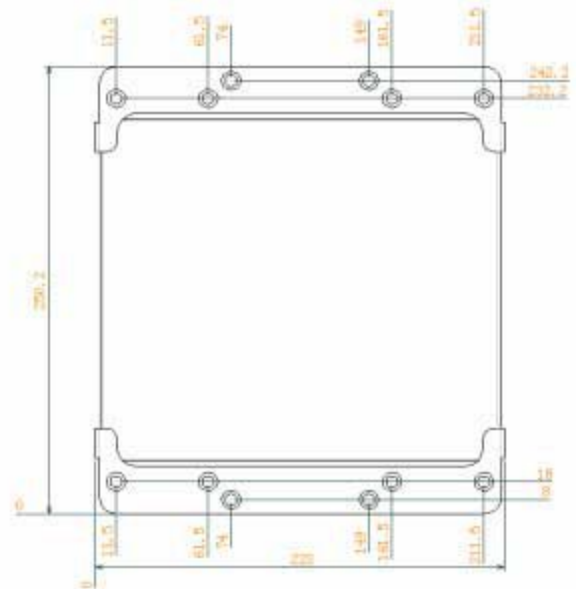

## Specification

|                  |   |
|------------------|---|
| <b>Model</b>     | T310020   |
| <b>System</b>    | Compact Mini ITX System, 4th Gen iCore Haswell platform, 4* LAN   |
|                  | Long Term Support, with flexible I/O Panel  |
| <b>Chassis</b>   | IT301 (T3 Filet Case) Stylish Black with optional FAN, PWR / HDD Led 2* 2.5 Drive Bay   |
| <b>Mainboard</b> | Kino-DH810-R10, Industrial Grade, H81 Chipset   |
| <b>CPU</b>       | i5-4570T 2Core/4Thread 2,8-3,6Ghz, HD4600 GFX 200Mhz, 4MB AMT9.0  |
| <b>Memory</b>    | 4GB (2x2) DDR3L SODIMM 1600Mhz on 2* DIMM (16GB max)  |
| <b>Display</b>   | Intel® HD Graphics Gen 7.5 supports DX11.1 and OpenCL 1.2, OpenGL 3.2<br>DVI-D (up to 2560x1600 @ 60 Hz)<br>VGA (up to 1920x1200 @ 60 Hz) |
| <b>Ethernet</b>  | Dual LAN Intel® I211-AT PCIe controller<br>Dual LAN via Intel 82583V x 2  |
| <b>Audio</b>     | Realtek ALC662 HD audio codec   |
| <b>Super I/O</b> | Fintek F81866   |
| <b>Front I/O</b> | Audio Line IN/OUT, 2* USB 2.0 Type A  |
| <b>Rear I/O</b>  | 2* RS232 DB9, VGA, DVI-D, 4* RJ45 GbE, 2* USB 2.0, 2* USB 3.0, Line IN/OUT  |
| <b>on Board</b>  | TPM, SMBUS (4pin), Digital I/O (2*5pin), PS/2, USB 2.0 (2,0mm), 1* Mini PClex1 w/ mSATA   |
| <b>Watch Dog</b> | Software programmable, support 1~255 sec. system reset  |
| <b>Power</b>     | 4pin 12VDC via 84Watt AC/DC Adapter 90-230V AC  |
| <b>Dimension</b> | W218 x D 210 x H 65 mm  |
| <b>Weight</b>    | 2,05KG without Power Adapter / Mounting Kits  |

## Wall Mount Drawing

|                       |   |
|-----------------------|---|
| <b>Optional CPU</b>   | i7-4770T 4C/8T 2,5-3,7Ghz, HD4600 GX 350Mhz, 8MB AMT9.0   |
|                       | i3-4350T 2C/4T 3,1Ghz, HD4600 GX 200Mhz, 4MB  |
| <b>Optional Parts</b> | T23WVK, Wall mount need 2 pcs / half Vesa mount only 1 pcs<br>SLIM DVDRW or 2nd 2.5" SATA HDD<br>F2X410 2* 40mm FAN |